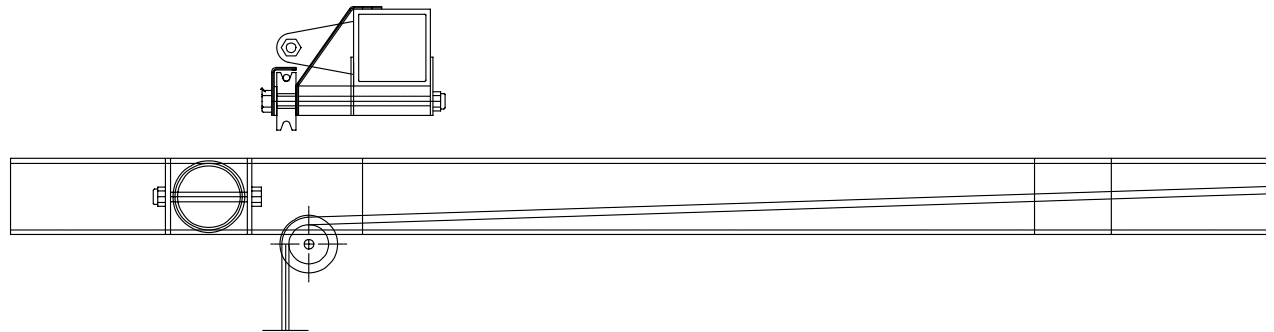

TOP BRACE

0.060" ALUM 6061T6 TYP.

CABLE KEEPPER

RONY BRACKET

ROOT TUBE

AN4-45

2 REQ

BOTTOM BRACE

MOTOR PULLEY

1.365

2"

SPACERS

AN4-45

OVERHEAD PULLEY

MOTOR PULLEY ASSY

OVERHEAD PULLEY ASSY