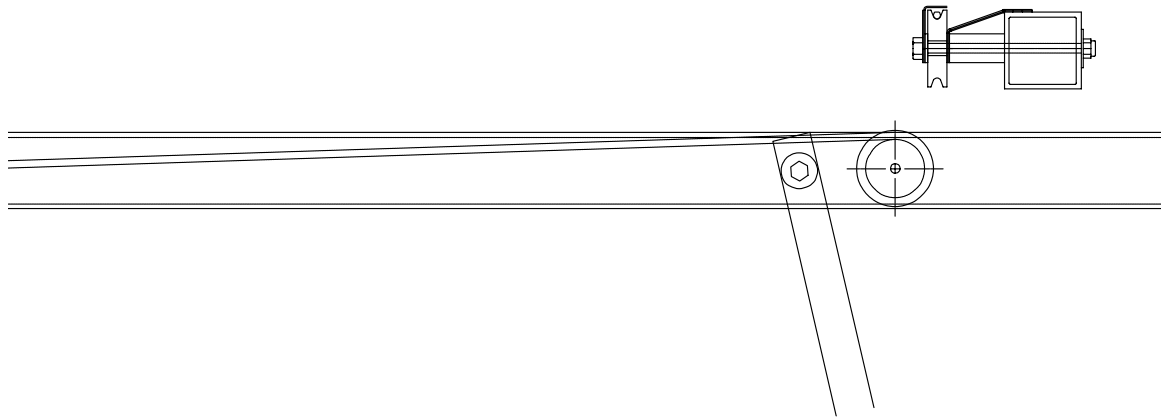

TOP BRACE

0.060" ALUM 6061T6 TYP.

CABLE KEEPPER

RONY BRACKET

ROOT TUBE

AN4-45

2 REQ

BOTTOM BRACE

MOTOR PULLEY

1.365

2"

SPACERS

AN4-45

OVERHEAD PULLEY

MOTOR PULLEY ASSY

OVERHEAD PULLEY ASSY