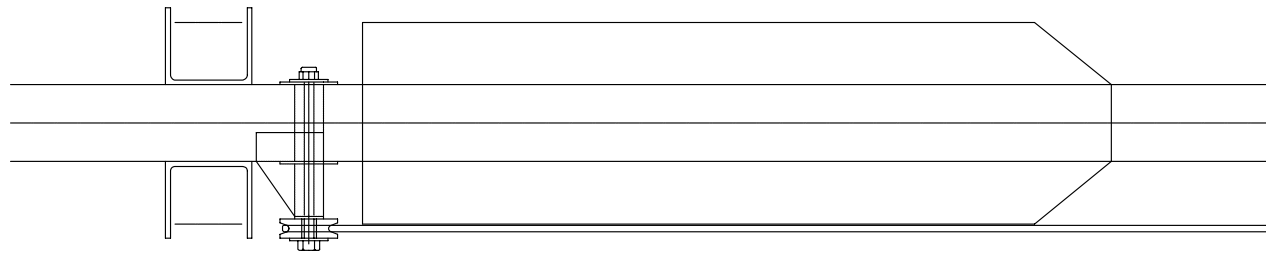

TOP BRACE

0.060" ALUM 6061T6 TYP.

CABLE KEEPPER

RONY BRACKET

ROOT TUBE

AN4-45

2 REQ

BOTTOM BRACE

MOTOR PULLEY

1.365

2"

SPACERS

AN4-45

OVERHEAD PULLEY

MOTOR PULLEY ASSY

OVERHEAD PULLEY ASSY