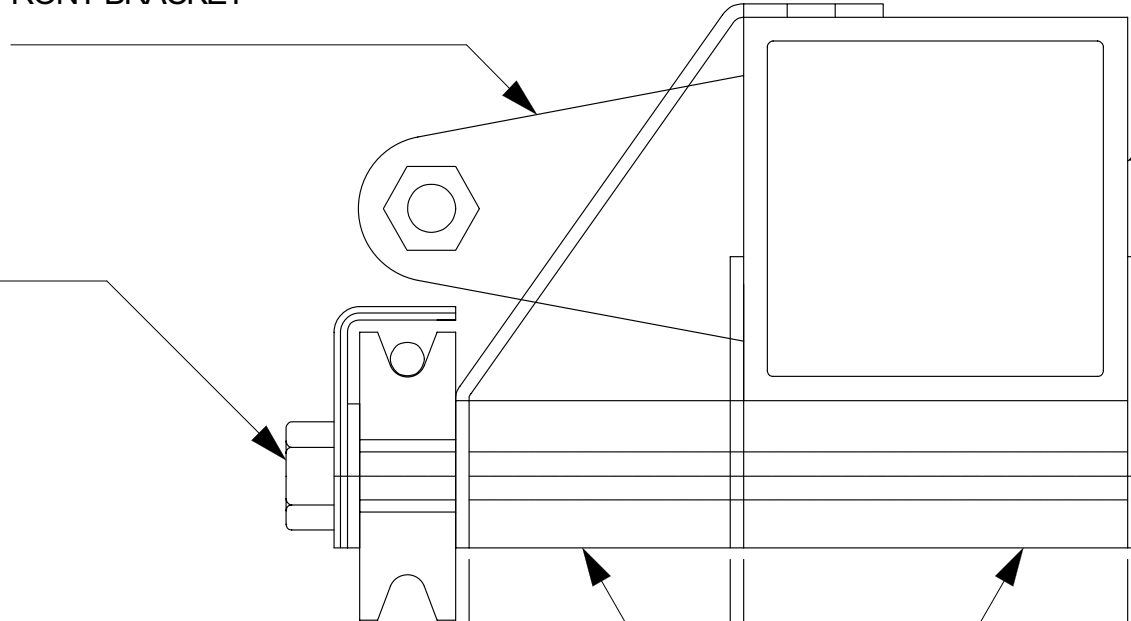

TOP BRACE

0.060" ALUM 6061T6 TYP.

CABLE KEEPPER

RONY BRACKET

ROOT TUBE

AN4-45

2 REQ

BOTTOM BRACE

MOTOR PULLEY

1.365

2"

SPACERS

AN4-45

OVERHEAD PULLEY

MOTOR PULLEY ASSY

OVERHEAD PULLEY ASSY