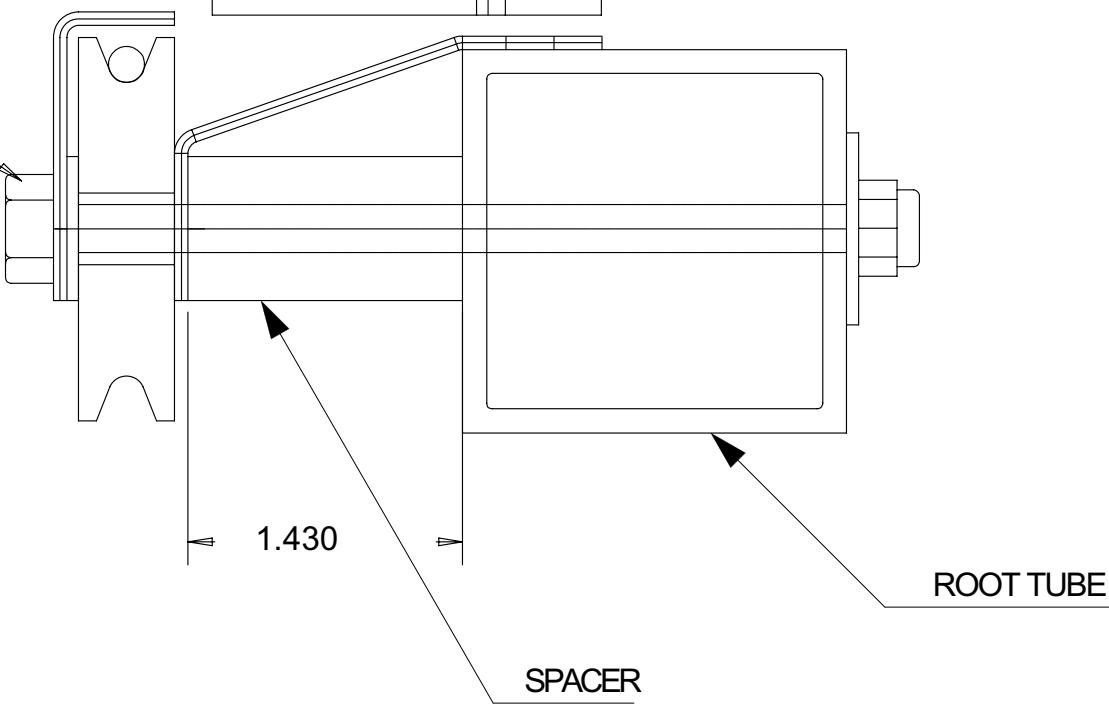

TOP BRACE

0.060" ALUM 6061T6 TYP.

CABLE KEEPPER

RONY BRACKET

ROOT TUBE

AN4-45

2 REQ

BOTTOM BRACE

MOTOR PULLEY

1.365

2"

SPACERS

AN4-45

OVERHEAD PULLEY

MOTOR PULLEY ASSY

OVERHEAD PULLEY ASSY